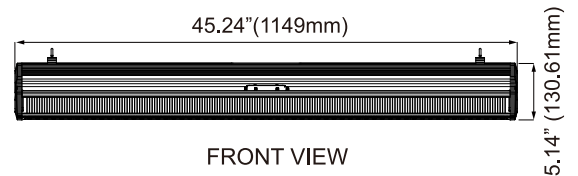

◆ SPECIFICATIONS

PPF:	1944 $\mu\text{mol/s}$
Efficacy:	2.7 $\mu\text{mol/J}$
Input Power:	720 W
Power Factor:	$\geq 90\%$
Fixture Dimensions/Weight:	45.24"L x 4.36" W x 6.46" H / 22.33lbs
Mounting Height:	> 2.5ft Above Canopy
Lifetime:	L90 : >54,000 hrs
Warranty:	5 Years Standard Warranty
Input Voltage:	Autosensing 100-277V
Amp Draw:	120V/6.23A, 240V3.09A/277V/2.71A
IP Rating:	IP66

◆ DIMENSIONS

◆ MODEL-I PLUS (Tested at 2.5 Feet)

AVERAGE PPFD 684

◆ FEATURES

- Outstanding Efficiency
- Slim design with built-in driver
- Innovative V-shape LED panel
- Ultimate controllability on UV, White, Deep Red and Far Red channels
- External control ability