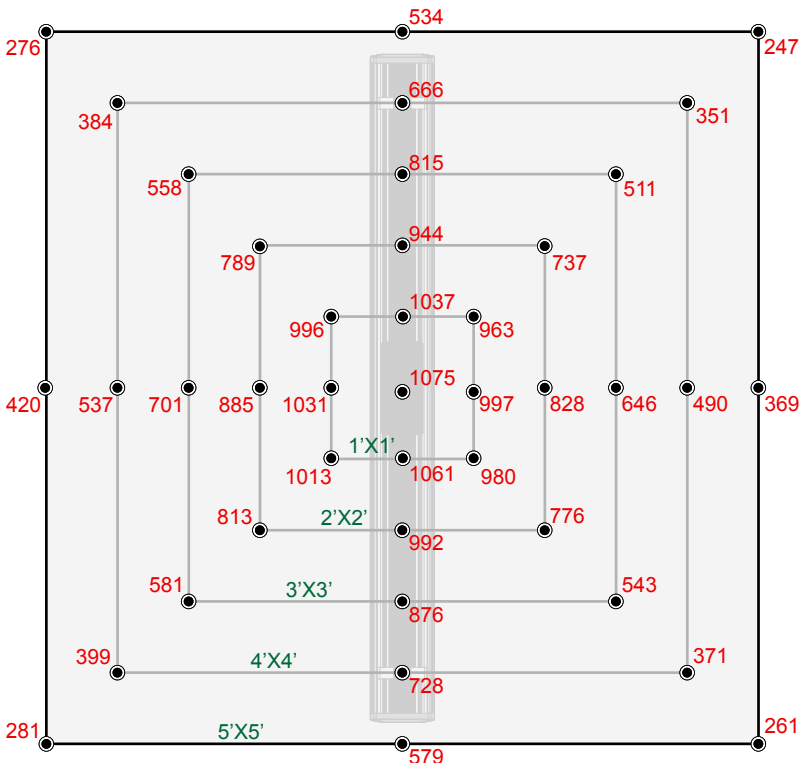

◆ SPECIFICATIONS

PPF:	1944 $\mu\text{mol/s}$
Efficacy:	2.7 $\mu\text{mol/J}$
Input Power:	720 W
Power Factor:	$\geq 90\%$
Fixture Dimensions/Weight:	45.24"L x 4.36" W x 6.46" H / 22.33lbs
Mounting Height:	> 2.5ft Above Canopy
Lifetime:	L90 : >54,000 hrs
Warranty:	5 Years Standard Warranty
Input Voltage:	Autosensing 100-277V
Amp Draw:	120V/6.23A, 240V3.09A/277V/2.71A
IP Rating:	IP66

◆ DIMENSIONS

◆ MODEL-I PLUS (Tested at 2.5 Feet)

AVERAGE PPFD 684

◆ FEATURES

- Outstanding Efficiency
- Slim design with built-in driver
- Innovative V-shape LED panel
- Ultimate controllability on UV, White, Deep Red and Far Red channels
- External control ability