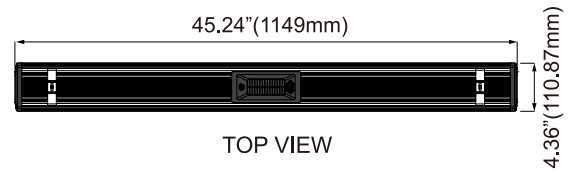

◆ SPECIFICATIONS

PPF:	1944 $\mu\text{mol/s}$
Efficacy:	2.7 $\mu\text{mol/J}$
Input Power:	720 W
Power Factor:	$\geq 90\%$
Fixture Dimensions/Weight:	45.24"L x 4.36" W x 6.46" H / 22.33lbs
Mounting Height:	> 2.5ft Above Canopy
Lifetime:	L90 : >54,000 hrs
Warranty:	5 Years Standard Warranty
Input Voltage:	Autosensing 100-277V
Amp Draw:	120V/6.23A, 240V3.09A/277V/2.71A
IP Rating:	IP66

◆ DIMENSIONS

◆ MODEL-I PLUS (Tested at 2.5 Feet)

AVERAGE PPFD 684

◆ FEATURES

- Outstanding Efficiency
- Slim design with built-in driver
- Innovative V-shape LED panel
- Ultimate controllability on UV, White, Deep Red and Far Red channels
- External control ability