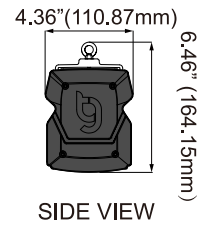

◆ SPECIFICATIONS

PPF:	1944 $\mu\text{mol/s}$
Efficacy:	2.7 $\mu\text{mol/J}$
Input Power:	720 W
Power Factor:	$\geq 90\%$
Fixture Dimensions/Weight:	45.24"L x 4.36" W x 6.46" H / 22.33lbs
Mounting Height:	> 2.5ft Above Canopy
Lifetime:	L90 : >54,000 hrs
Warranty:	5 Years Standard Warranty
Input Voltage:	Autosensing 100-277V
Amp Draw:	120V/6.23A, 240V3.09A/277V/2.71A
IP Rating:	IP66

◆ DIMENSIONS

◆ MODEL-I PLUS (Tested at 2.5 Feet)

AVERAGE PPFD 684

◆ FEATURES

- Outstanding Efficiency
- Slim design with built-in driver
- Innovative V-shape LED panel
- Ultimate controllability on UV, White, Deep Red and Far Red channels
- External control ability