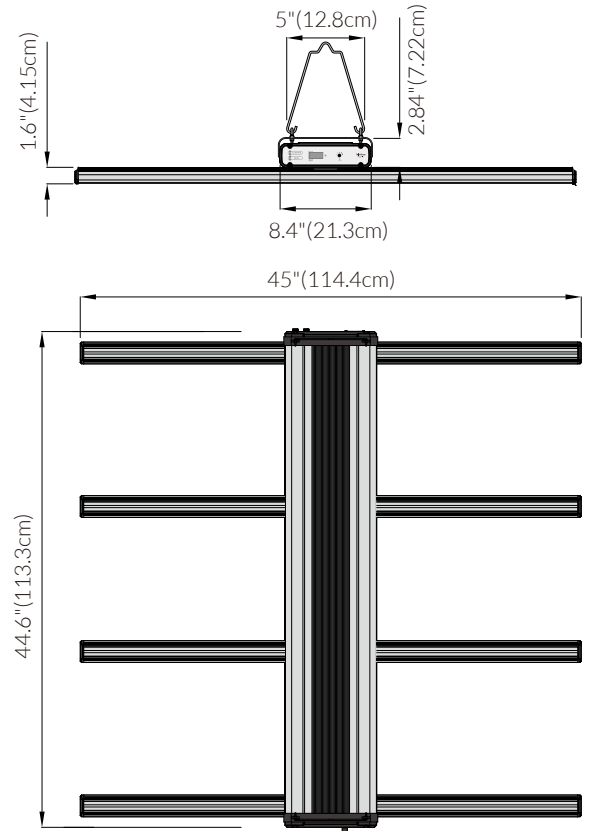

# MODEL-V(480V)

### ◆ SPECIFICATIONS

PPF:	> 900 $\mu\text{mol/s}$
Efficacy:	> 2.6 $\mu\text{mol/J}$
Input Power:	Max 350W (Full Spectrum) / 10W (Far Red)
Power Factor:	$\geq 90\%$
Fixture Dimensions/Weight:	45"L x 44.6" W x 4.44" H / 23.62 lbs
Mounting Height:	> 6" (15.2cm) Above Canopy
Lifetime:	L90 : > 54,000 hrs
Warranty:	5 Years Standard Warranty
Input Voltage:	Autosensing 347-480V
Amp Draw:	347V/1.2A, 480V/0.94A
Group Control:	YES

### ◆ DIMENSIONS

### ◆ MODEL-W (Tested at 6" / Tested at 12")

Average PPFD 514/ 461