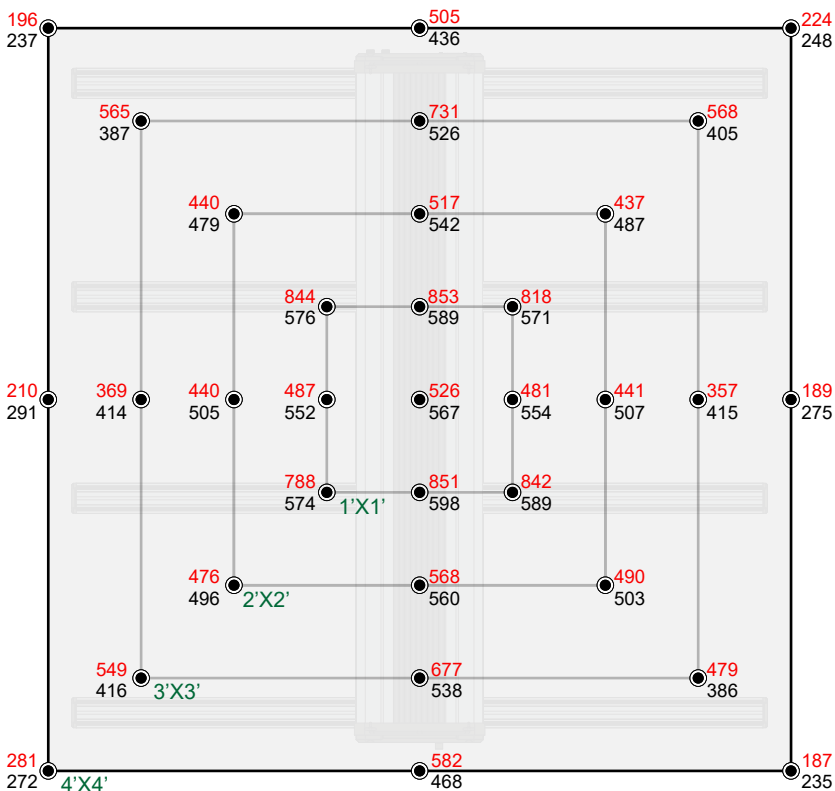

### ◆ SPECIFICATIONS

PPF:	> 900 $\mu\text{mol/s}$
Efficacy:	> 2.6 $\mu\text{mol/J}$
Input Power:	Max 350W (Full Spectrum) / 10W (Far Red)
Power Factor:	$\geq 90\%$
Fixture Dimensions/Weight:	45"L x 44.6" W x 4.44" H / 23.62 lbs
Mounting Height:	> 6" (15.2cm) Above Canopy
Lifetime:	L90 : > 54,000 hrs
Warranty:	5 Years Standard Warranty
Input Voltage:	Autosensing 347-480V
Amp Draw:	347V/1.2A, 480V/0.94A
Group Control:	YES

### ◆ DIMENSIONS

### ◆ MODEL-W (Tested at 6" / Tested at 12")

Average PPFD 514/ 461